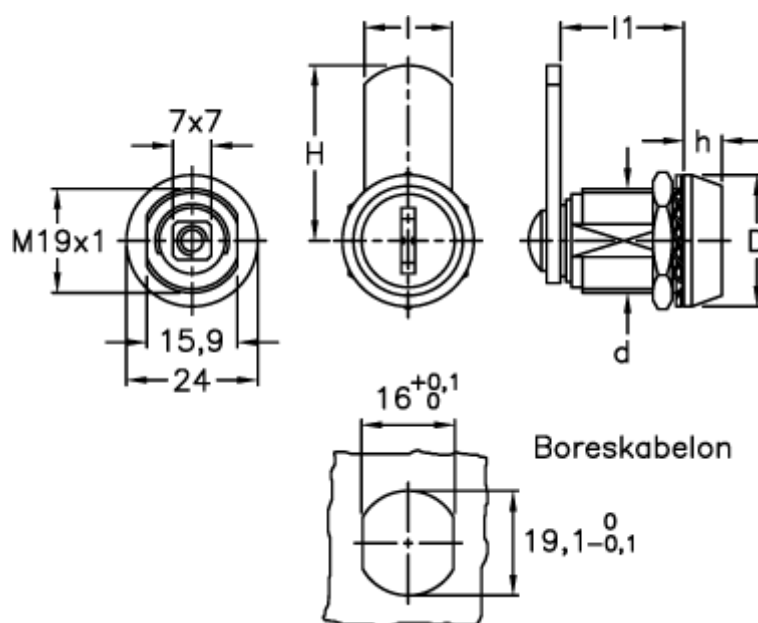

Article number: 2310421621

Description: E+G Latch w/safety lock
CXU/B-32

Measures

d = M19x1

D = 24

H = 32.0

h = 7

l = 16

l1 = 22.5